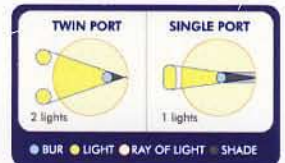

ACCESS™ L Push Button Mini Head

ORDER No. 2000007

ROTAMAX™ L Push Button Standard Head

ORDER No. 2000009

ACCESS™ KL Push Button Mini Head

ORDER No. 2000008

ROTAMAX™ KL Push Button Standard Head

ORDER No. 2000010

SPECIFICATIONS

	RECOMMENDED AIR PRESSURE	MAXIMUM R.P.M.	HEAD SIZE & CHUCK DESIGN	SPRAY	COUPLER	TORQUE	NOISE LEVEL	WEIGHT
ACCESS™ L	48 PS.I.	335,000 R.P.M.	Mini Push Button 10.4 mm	Triple Spray	6 Hole 360° Swivel Quick Connect	16 Watts	63 dBA	73 g
ROTAMAX™ L	48 PS.I.	310,000 R.P.M.	Standard Push Button 12.5 mm	Triple Spray	6 Hole 360° Swivel Quick Connect	18 Watts	60 dBA	78 g
ACCESS™ KL	48 PS.I.	335,000 R.P.M.	Mini Push Button 10.4 mm	Triple Spray	Multiflex®	16 Watts	63 dBA	69 g
ROTAMAX™ KL	48 PS.I.	310,000 R.P.M.	Standard Push Button 12.5 mm	Triple Spray	Multiflex®	18 Watts	60 dBA	73 g